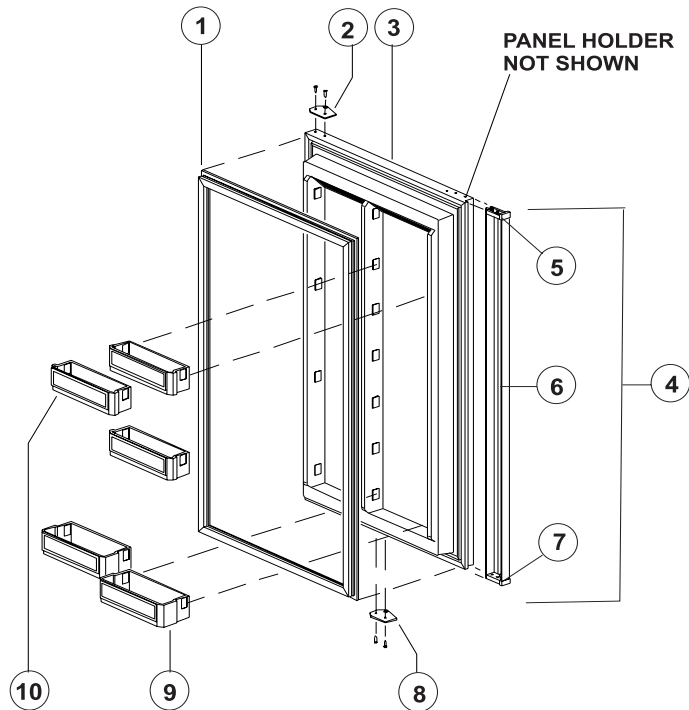

# DOOR - UPPER (FREEZER) - DE461/DE461T/EV461

NO.	PART #	DESCRIPTION	DE461	EV461
1	61567830	DOOR GASKET-UPPER/GRAY	X	X
2	61631330	HINGE PLATE-BLACK/RH TOP/LH BOTTOM/PLASTIC	X	X
3	61689938	DOOR LINER ASSY-FOAMED/UPPER/BLACK/WHITE	X	X
NS	61592930	PANEL HOLDER-BLACK/UPPER DOOR (NOT SHOWN)	X	X
4	61743638	DOOR HANDLE ASSY-UPPER/BLACK	X	X
5	61593830	END CAP-BLACK/STOP CATCH	X	X
6	61743622	DOOR HANDLE WITH DECAL-UPPER	X	X
7	61593730	END CAP-BLACK/SPRING CATCH	X	X
NS	61558822	SPRING-DOOR HANDLE (NOT SHOWN)	X	X
8	61631430	HINGE PLATE-BLACK/LH TOP/RH BOTTOM/PLASTIC	X	X
9	61580525	JUICE RACK-WHITE	X	X
10	61564025	BIN-DOOR SHELF/WHITE	X	X

## DOOR - LOWER (FRESH FOOD) - DE461/DE461T/EV461

NO.	PART #	DESCRIPTION	DE461	EV461
1	61567930	DOOR GASKET -LOWER/GRAY	X	X
2	61631330	HINGE PLATE-BLACK/RH TOP/LH BOTTOM/PLASTIC	X	X
3	61690038	DOOR LINER ASSY-FOAMED/LOWER	X	X
NS	61593030	PANEL HOLDER-BLACK/LOWER DOOR (NOT SHOWN)	X	X
4	61743738	DOOR HANDLE ASSY-LOWER/BLACK	X	X
5	61593830	END CAP-BLACK/STOP CATCH	X	X
6	61743722	DOOR HANDLE WITH DECAL-LOWER	X	X
7	61593730	END CAP-BLACK/SPRING CATCH	X	X
NS	61558822	SPRING-DOOR HANDLE (NOT SHOWN)	X	X
8	61631430	HINGE PLATE-BLACK/LH TOP/RH BOTTOM/PLASTIC	X	X
9	61579425	BIN-MILK/WHITE (2 PER DOOR)	2	2
10	61564025	BIN-DOOR SHELF/WHITE (5 PER DOOR)	5	5