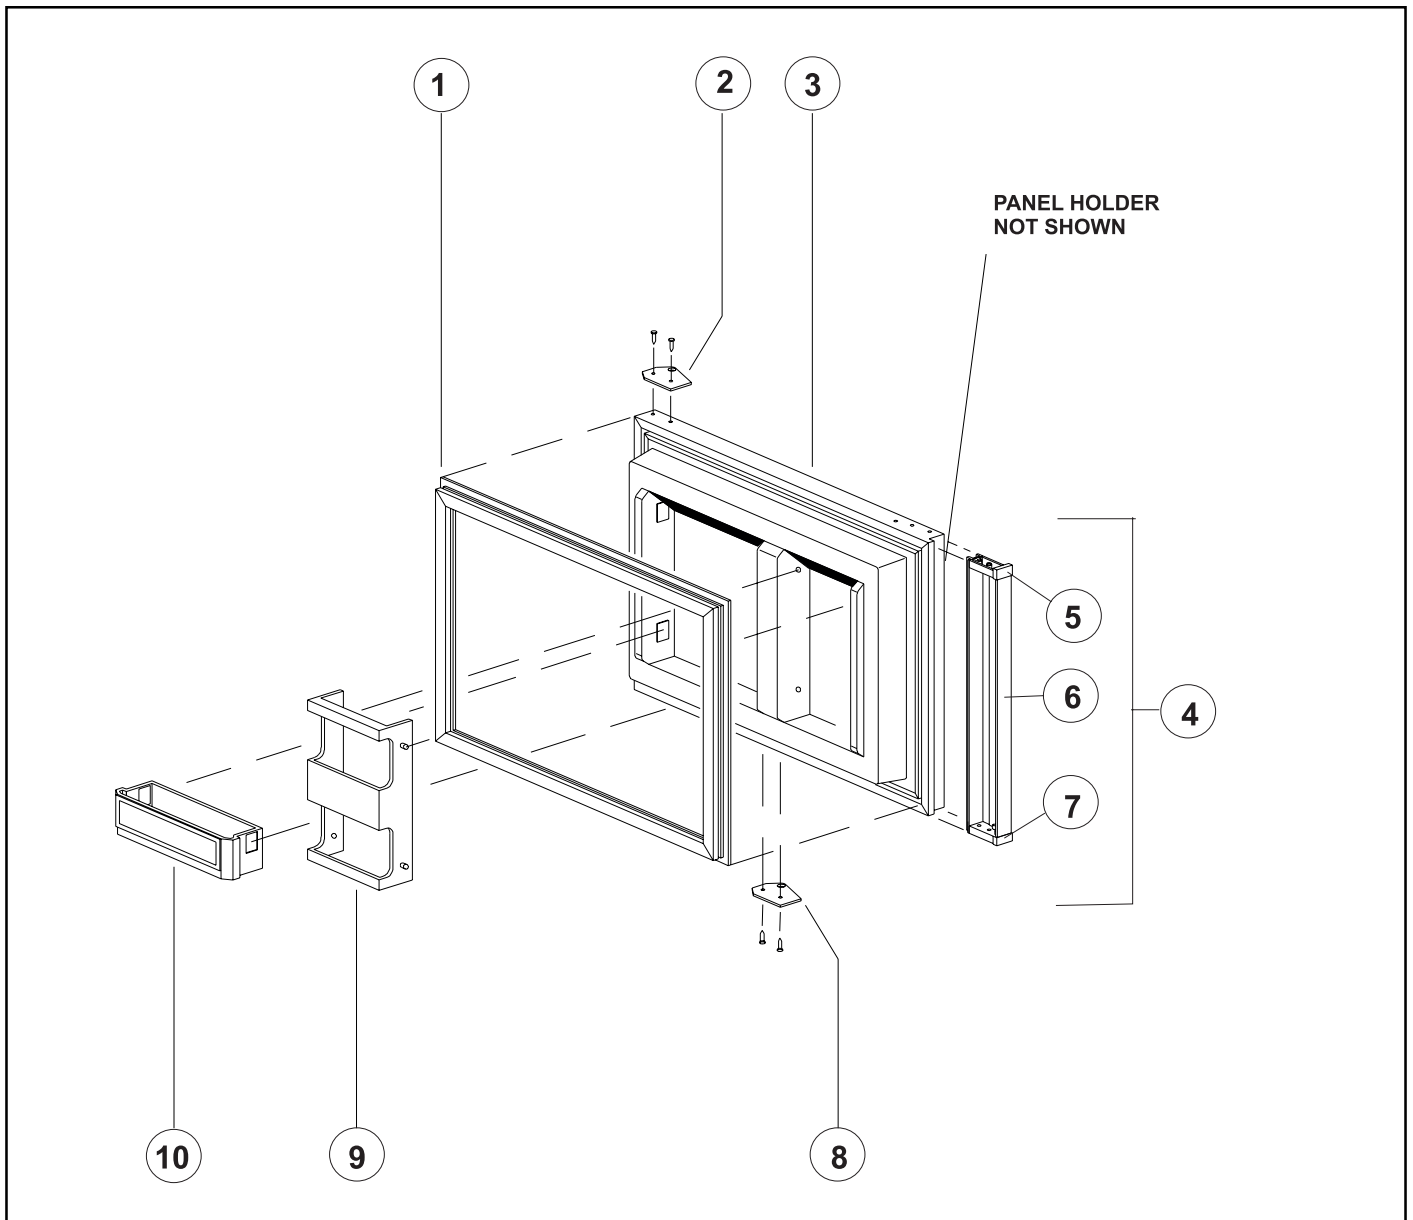

# DOOR - UPPER (FREEZER) - DE461/DE461T/EV461

NO.	PART #	DESCRIPTION	DE461	EV461
1	61567830	DOOR GASKET-UPPER/GRAY	X	X
2	61631330	HINGE PLATE-BLACK/RH TOP/LH BOTTOM/PLASTIC	X	X
3	61689938	DOOR LINER ASSY-FOAMED/UPPER/BLACK/WHITE	X	X
NS	61592930	PANEL HOLDER-BLACK/UPPER DOOR (NOT SHOWN)	X	X
4	61743638	DOOR HANDLE ASSY-UPPER/BLACK	X	X
5	61593830	END CAP-BLACK/STOP CATCH	X	X
6	61743622	DOOR HANDLE WITH DECAL-UPPER	X	X
7	61593730	END CAP-BLACK/SPRING CATCH	X	X
NS	61558822	SPRING-DOOR HANDLE (NOT SHOWN)	X	X
8	61631430	HINGE PLATE-BLACK/LH TOP/RH BOTTOM/PLASTIC	X	X
9	61580525	JUICE RACK-WHITE	X	X
10	61564025	BIN-DOOR SHELF/WHITE	X	X

## DOOR - LOWER (FRESH FOOD) - DE461/DE461T/EV461

NO.	PART #	DESCRIPTION	DE461	EV461
1	61567930	DOOR GASKET -LOWER/GRAY	X	X
2	61631330	HINGE PLATE-BLACK/RH TOP/LH BOTTOM/PLASTIC	X	X
3	61690038	DOOR LINER ASSY-FOAMED/LOWER	X	X
NS	61593030	PANEL HOLDER-BLACK/LOWER DOOR (NOT SHOWN)	X	X
4	61743738	DOOR HANDLE ASSY-LOWER/BLACK	X	X
5	61593830	END CAP-BLACK/STOP CATCH	X	X
6	61743722	DOOR HANDLE WITH DECAL-LOWER	X	X
7	61593730	END CAP-BLACK/SPRING CATCH	X	X
NS	61558822	SPRING-DOOR HANDLE (NOT SHOWN)	X	X
8	61631430	HINGE PLATE-BLACK/LH TOP/RH BOTTOM/PLASTIC	X	X
9	61579425	BIN-MILK/WHITE (2 PER DOOR)	2	2
10	61564025	BIN-DOOR SHELF/WHITE (5 PER DOOR)	5	5