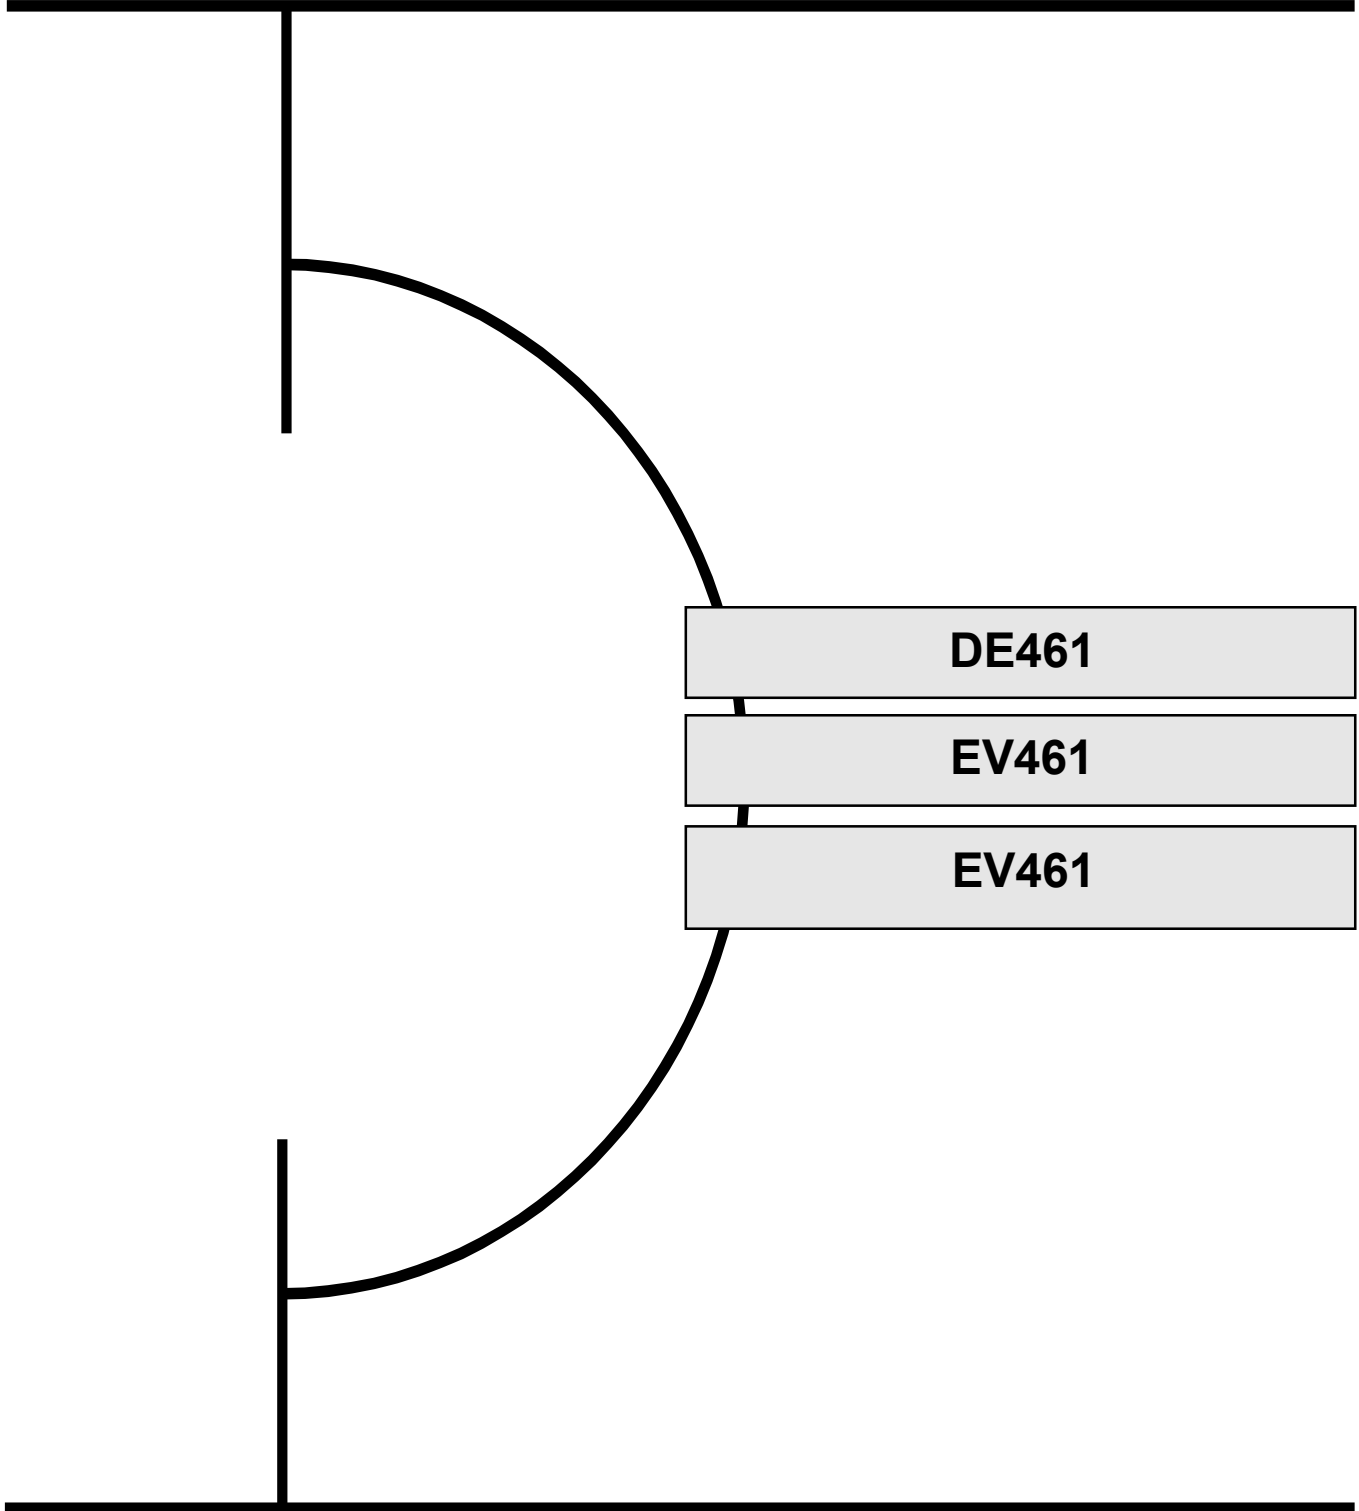

# PARTS LIST

**DE461**

**EV461**

**EV461**

**PART NO.619748  
NORCOLD 10/20/2002**

# DOOR - UPPER (FREEZER) - DE461/DE461T/EV461

NO.	PART #	DESCRIPTION	DE461	EV461
1	61567830	DOOR GASKET-UPPER/GRAY	X	X
2	61631330	HINGE PLATE-BLACK/RH TOP/LH BOTTOM/PLASTIC	X	X
3	61689938	DOOR LINER ASSY-FOAMED/UPPER/BLACK/WHITE	X	X
NS	61592930	PANEL HOLDER-BLACK/UPPER DOOR (NOT SHOWN)	X	X
4	61743638	DOOR HANDLE ASSY-UPPER/BLACK	X	X
5	61593830	END CAP-BLACK/STOP CATCH	X	X
6	61743622	DOOR HANDLE WITH DECAL-UPPER	X	X
7	61593730	END CAP-BLACK/SPRING CATCH	X	X
NS	61558822	SPRING-DOOR HANDLE (NOT SHOWN)	X	X
8	61631430	HINGE PLATE-BLACK/LH TOP/RH BOTTOM/PLASTIC	X	X
9	61580525	JUICE RACK-WHITE	X	X
10	61564025	BIN-DOOR SHELF/WHITE	X	X

## DOOR - LOWER (FRESH FOOD) - DE461/DE461T/EV461

NO.	PART #	DESCRIPTION	DE461	EV461
1	61567930	DOOR GASKET -LOWER/GRAY	X	X
2	61631330	HINGE PLATE-BLACK/RH TOP/LH BOTTOM/PLASTIC	X	X
3	61690038	DOOR LINER ASSY-FOAMED/LOWER	X	X
NS	61593030	PANEL HOLDER-BLACK/LOWER DOOR (NOT SHOWN)	X	X
4	61743738	DOOR HANDLE ASSY-LOWER/BLACK	X	X
5	61593830	END CAP-BLACK/STOP CATCH	X	X
6	61743722	DOOR HANDLE WITH DECAL-LOWER	X	X
7	61593730	END CAP-BLACK/SPRING CATCH	X	X
NS	61558822	SPRING-DOOR HANDLE (NOT SHOWN)	X	X
8	61631430	HINGE PLATE-BLACK/LH TOP/RH BOTTOM/PLASTIC	X	X
9	61579425	BIN-MILK/WHITE (2 PER DOOR)	2	2
10	61564025	BIN-DOOR SHELF/WHITE (5 PER DOOR)	5	5