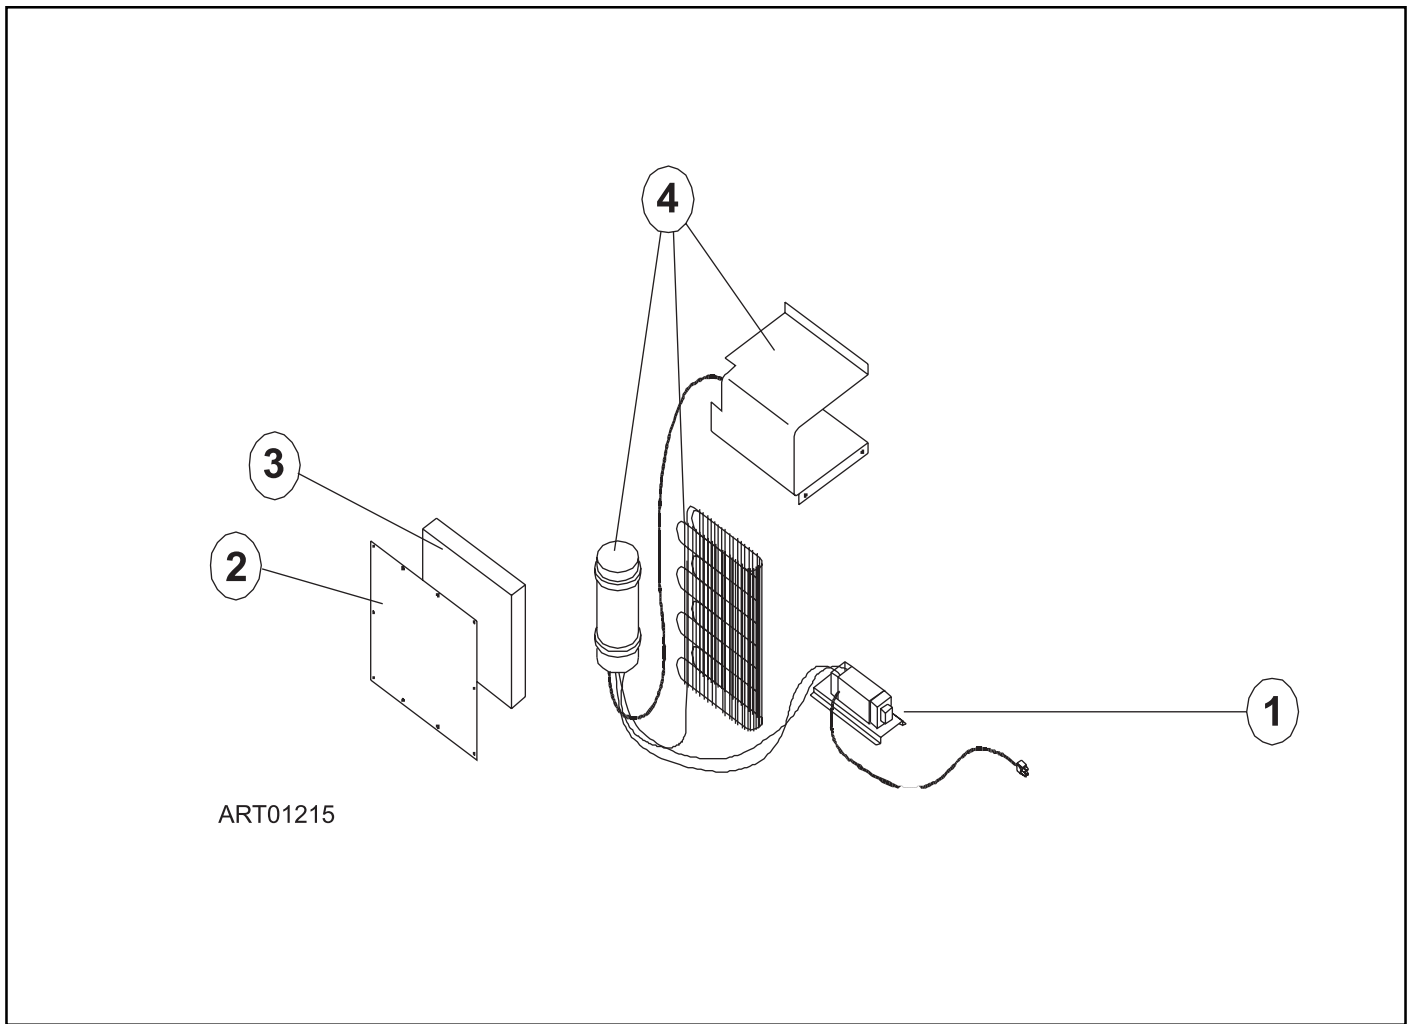

CABINET ASSEMBLY - REAR VIEW - COOLING UNIT AREA - DE461/DE461T/EV461

NO.	PART #	DESCRIPTION	DE461	EV461
1	620541	POWER SUPPLY-DE461/160115500	X	
	620544	POWER SUPPLY-EV461/160115510		X
NS	160928900	FAN ONLY-50 CYCLE/40 WATT (NOT SHOWN)	X	X
NS	160929310	FAN ONLY-50 CYCLE/LARGE (NOT SHOWN)	X	X
2	61691522	PANEL COVER-UPPER BACK	X	X
3	61691938	FOAM PLUG ASSY	X	X
4	617844	COOLING UNIT-DE461/EV561/161008410	X	X
	161008430	COOLING UNIT-DE461T	T	
NS	620648	THERMISTER-DE461/EV461/605505440 (NOT SHOWN)	X	X
NS	190264730	CORD ASSY-COMPRESSOR CORD (NOT SHOWN)	X	X
NS	191238400	CORD ASSY-THERMOSTAT TO POWER SUPPLY/600 MM (NOT SHOWN)	X	X
NS	192116605	CORD WITH TERMINAL-GROUND CORD (NOT SHOWN)	X	X
NS	601058020	COUPLER ASSY-FANS TO POWER SUPPLY (NOT SHOWN)	X	X