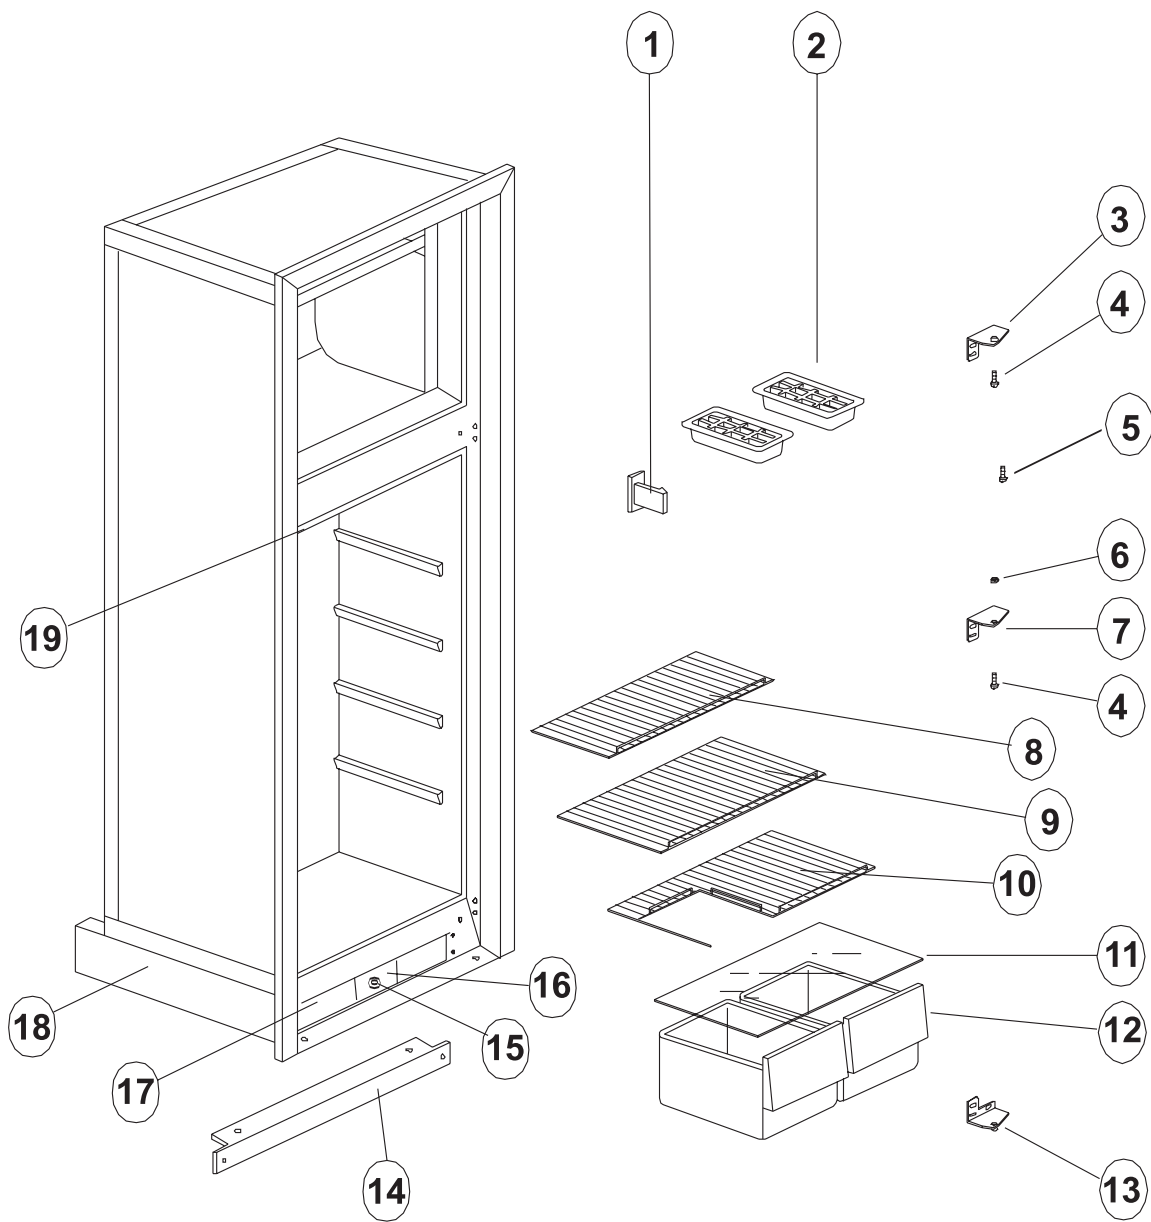

CABINET ASSEMBLY - FRONT VIEW - DE461/DE461T/EV461

art00507

CABINET ASSEMBLY - FRONT VIEW - DE461/DE461T/EV461

NO.	PART #	DESCRIPTION	DE461	EV461
1	61578522	DOOR LATCH	X	X
2	61630422	ICE CUBE TRAY-PLASTIC (2 PER REFRIGERATOR)	2	2
3	61580830	HINGE BRACKET-RH TOP/LH BTM/BLACK	X	X
4	61578130	HINGE PIN-BLACK/MALE	X	X
NS	61580630	HINGE PIN-BLACK/TOP/BOTTOM HINGE/FEMALE (NOT SHOWN)	X	X
5	61566730	HINGE PIN SHAFT-BLACK/AT CENTER HINGE	X	X
6	61580722	HINGE BUSHING-AT CENTER HINGE	X	X
7	61566530	HINGE BRACKET-BLACK/CENTER HINGE	X	X
8	618056	SHELF-WIRE/WHITE/FLIPPER	X	X
NS	618065	CAP-CLEAR/FOR FLIPPER SHELF (NOT SHOWN)	X	X
9	618052	SHELF-WIRE/MIDDLE	X	X
10	618055	SHELF-WIRE/CUT OUT	X	X
NS	61580222	RETAINER-WIRE SHELF (NOT SHOWN)	X	X
11	61564122	CRISPER COVER-GLASS SHELF	X	X
NS	61580322	RETAINER-GLASS SHELF (NOT SHOWN)	X	X
12	61571325	CRISPER-WHITE	X	X
13	61580930	HINGE BRACKET-LH TOP/RH BTM/BLACK	X	X
14	61622130	FRONT COVER-BLACK/REPLACEABLE BOTTOM TRIM	X	X
15	620377	THERMOSTAT-160114410	X	X
	160206700	KNOB-THERMOSTAT/61729422	X	X
16	620502	COVER PLATE-THERMOSTAT	X	X
17	61686722	COVER PLATE-FRONT/BLACK	X	X
18	61772122	BOTTOM PAN-SUPPORT ASSY	X	X
19	61691310	DRIP TRAY	X	X
NS	61706522	HOLE PLUG-FOR DRIP TRAY (NOT SHOWN)	X	X
NS	61693622	RETAINING CLIP-DRIP TRAY (NOT SHOWN)	X	X
NS	61579730	CAP-SNAP ON/BLACK/INSTALLATION HOLES (NOT SHOWN)	X	X